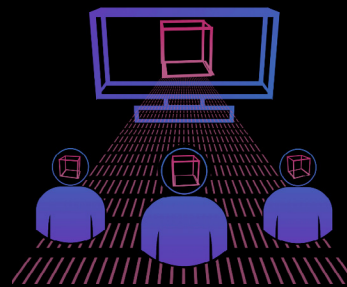

Looking Glass Portrait

Own the third dimension.

Experience the full magic of your art on the only personal holographic display. Full 3D—no headset required.

Looking Glass Portrait

Hardware Specifications

Technical Specifications

Dimensions 5.3" × 6.7" × 4.1" 13.5cm × 16.9cm × 10.5cm	Resolution 1536px × 2048px	Viewing Cone 58°	Mounting Desktop stand or wall mount
Weight 1.5 lb / 660g	Aspect Ratio 3:4	Number of Views 45 - 100 views	

Phone

1 view

VR Headset

2 views

vs

Looking Glass

Broadcasts up to 90 views

- Group viewable
- No headsets
- Greater than 50° viewing cone
- 60fps