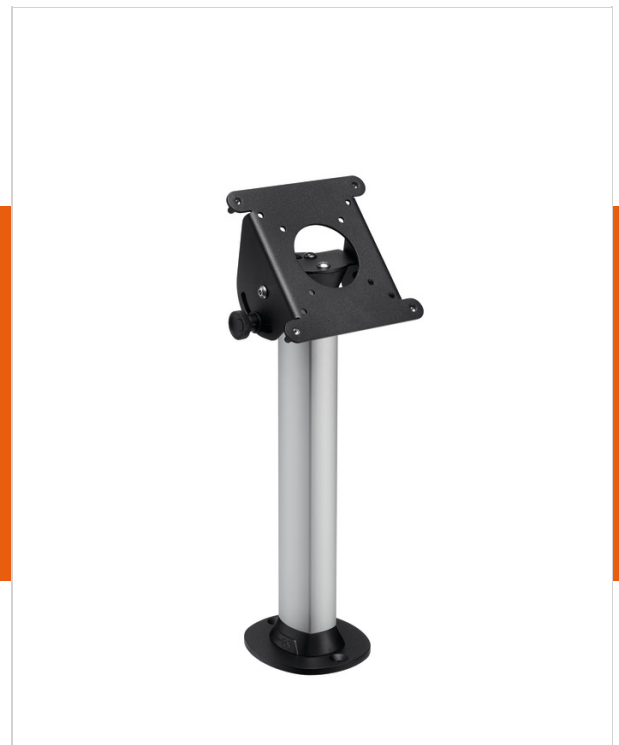

PTA 3102 Table stand for TabLock

Article number (SKU) 7493120
 Colour Black

Key Benefits

- Theft prevention
- Easy to install
- Stylish design

PTA 3102 is a table stand designed to be used in combination with the Vogel's PTS secure tablet enclosures.

The PTS tablet enclosure is secured to the table stand with screws inside the tablet enclosure. The stand consists of a stylish aluminium pole with an integrated cable management system and a stable steel baseplate. The tilt angle is adjustable between 0-90 degrees.

Product type number	PTA 3102
Article number (SKU)	7493120
Colour	Black
EAN single box	8712285334740
TÜV certified	Yes
Tilt	Tilt up to 90°
Guarantee	5 years
Max. weight load (kg)	3
Min. hole pattern	50mm x 50mm
Max. hole pattern	100mm x 100mm

Features

Functionality Tilt

Max. height mid display (mm)	260
Height of trolley/stand (mm)	260