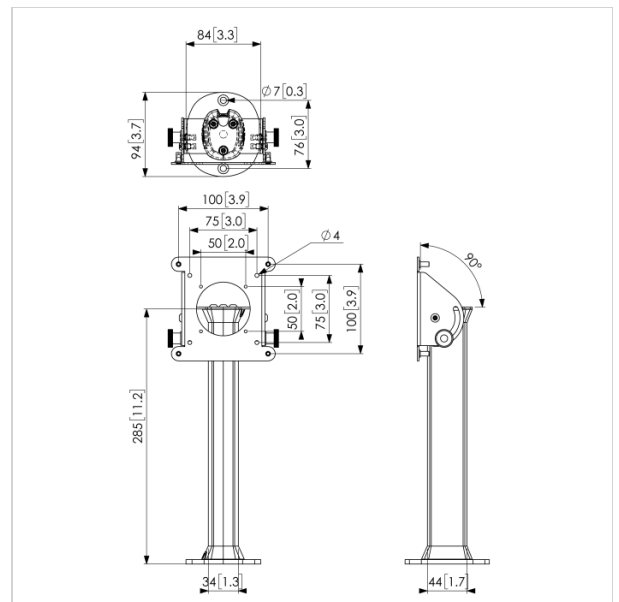

PTA 3102 Table stand for TabLock

Article number (SKU) 7493120
 Colour Black

Key Benefits

- Theft prevention
- Easy to install
- Stylish design

PTA 3102 is a table stand designed to be used in combination with the Vogel's PTS secure tablet enclosures.

The PTS tablet enclosure is secured to the table stand with screws inside the tablet enclosure. The stand consists of a stylish aluminium pole with an integrated cable management system and a stable steel baseplate. The tilt angle is adjustable between 0-90 degrees.

Product type number	PTA 3102
Article number (SKU)	7493120
Colour	Black
EAN single box	8712285334740
TÜV certified	Yes
Tilt	Tilt up to 90°
Guarantee	5 years
Max. weight load (kg)	3
Min. hole pattern	50mm x 50mm
Max. hole pattern	100mm x 100mm

Features

Functionality Tilt

Max. height mid display (mm)	260
Height of trolley/stand (mm)	260