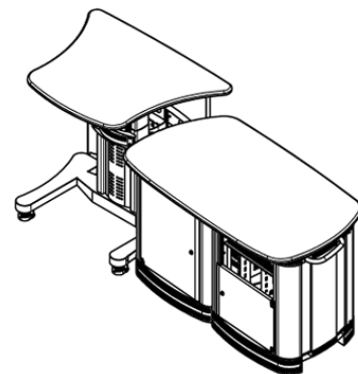

VariHite Podium Dual: Technical specifications

- >> Two 14U x 500mm rack enclosures with an additional 4U in side cheeks.
- >> Variable height lectern section with trolley base ready to accept wheelchair access, can be linked on either left or right hand side of rack element.
- >> Rack enclosures with natural convection cooling design.
- >> Internal IEC power socket at rear of rack supplying 12 way IEC mains distribution socket located in rack side cheek.
- >> Option of 8U or 14U doors in stainless steel or dark acrylic keyed alike.
- >> Work top in Formica finish of choice with stained and polished edges.
- >> Modesty panel provides cover throughout height range and is suitable for branding.
- >> Quick release rear access cover with suited keys.
- >> Chassis silver and brushed stainless steel side panels.
- >> Single ventilated rack shelf.
- >> Double slotted lower enclosure trim.
- >> 12 lock down castors.

VariHite Podium Dual
VHPODIUMDUAL

NB: All dimensions are +/- 5mm

Headquarters

TeamMate
EMEA
7 Rockfort Industrial Estate
Hithercroft Road
Wallingford, Oxfordshire
OX10 9DA
United Kingdom

TeamMate
ASIA
D'Piazza Mall
No. 70-3-24, Jalan Mahsuri
Bandar Bayan Baru,
11900 Penang
West Malaysia

TeamMate
AUSTRALIA
25 Quinn Drive
Keilor Park
Victoria
3042 Australia

TeamMate
USA
829 Carswell Avenue
Holly Hill
FL 32117-3513
USA

T: +44 (0) 1491 825739
F: +44 (0) 1491 838568
E: info@teammateworld.com
W: www.teammateworld.com

T: +6 04 643 5739
E: info@teammateworld.com
W: www.teammateworld.com

T: +61 3 9336 1288
F: +61 3 9336 1299
E: info@teammateworld.com
W: www.teammateworld.com

T: +1 (386) 258-9958
F: +1 (386) 258-9798
E: info@teammateworld.com
W: www.teammateworld.com