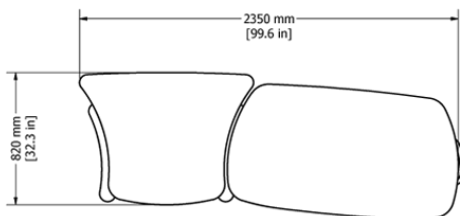

VariHite Podium Dual
VHPODIUMDUAL