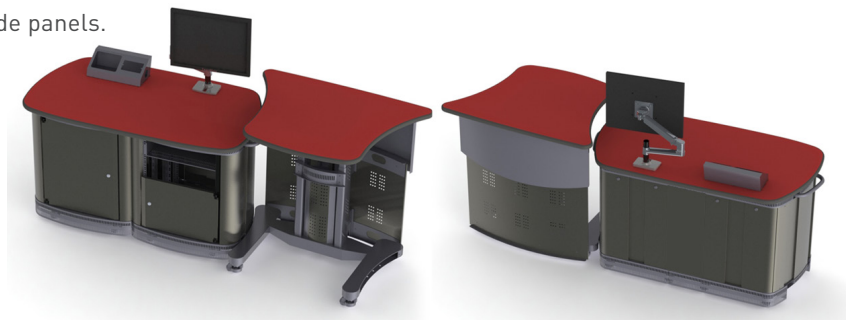

VariHite Podium Dual

MODEL: VHPODDUAL

A presentation lectern: Where great design meets functionality...

Features & Benefits

- >> Twin racks with natural convection cooling design.
- >> 28U of rack space with an additional 4U within rack side cheeks.
- >> Variable height section with electric lift / lower function for wheelchair access.
- >> Quick release panels to rear of racks.
- >> 2U rack shelf for equipment.
- >> Full size security door in dark acrylic –keyed alike.
- >> Top in Formica finish of choice.
- >> Mobile on 12 lock down castors.
- >> IEC power inlet feeding internal column mounted 12 way power bars.
- >> Top and bottom slotted rack trims.
- >> Chassis finish of silver with brushed stainless steel side panels.

Overview

The TeamMate VariHite Podium Dual is a new twist on the prestigious TeamMate VariHite Podium model. With co joined racks and a variable height lectern section able to be linked to either the left or right hand side of the rack element, this refreshing solution offers a functional yet strikingly contemporary design that cleverly covers disability compliance.

- >> Two 14U x 500mm rack enclosures with an additional 4U in side cheeks.
- >> Variable height lectern section with trolley base ready to accept wheelchair access, can be linked on either left or right hand side of rack element.
- >> Rack enclosures with natural convection cooling design.
- >> Internal IEC power socket at rear of rack supplying 12 way IEC mains distribution socket located in rack side cheek.
- >> Option of 8U or 14U doors in stainless steel or dark acrylic keyed alike.
- >> Work top in Formica finish of choice with stained and polished edges.
- >> Modesty panel provides cover throughout height range and is suitable for branding.
- >> Quick release rear access cover with suited keys.
- >> Chassis silver and brushed stainless steel side panels.
- >> Single ventilated rack shelf.
- >> Double slotted lower enclosure trim.
- >> 12 lock down castors.