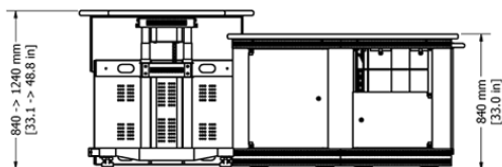

VariHite Podium Dual: Technical specifications

- >> Two 14U x 500mm rack enclosures with an additional 4U in side cheeks.
- >> Variable height lectern section with trolley base ready to accept wheelchair access, can be linked on either left or right hand side of rack element.
- >> Rack enclosures with natural convection cooling design.
- >> Internal IEC power socket at rear of rack supplying 12 way IEC mains distribution socket located in rack side cheek.
- >> Option of 8U or 14U doors in stainless steel or dark acrylic keyed alike.
- >> Work top in Formica finish of choice with stained and polished edges.
- >> Modesty panel provides cover throughout height range and is suitable for branding.
- >> Quick release rear access cover with suited keys.
- >> Chassis silver and brushed stainless steel side panels.
- >> Single ventilated rack shelf.
- >> Double slotted lower enclosure trim.
- >> 12 lock down castors.

VariHite Podium Dual
VHPODIUMDUAL

NB: All dimensions are +/- 5mm

Headquarters

TeamMate
EMEA
7 Rockfort Industrial Estate
Hithercroft Road
Wallingford, Oxfordshire
OX10 9DA
United Kingdom

TeamMate
ASIA
D'Piazza Mall
No. 70-3-24, Jalan Mahsuri
Bandar Bayan Baru,
11900 Penang
West Malaysia

TeamMate
AUSTRALIA
25 Quinn Drive
Keilor Park
Victoria
3042 Australia

TeamMate
USA
829 Carswell Avenue
Holly Hill
FL 32117-3513
USA

T: +44 (0) 1491 825739
F: +44 (0) 1491 838568
E: info@teammateworld.com
W: www.teammateworld.com

T: +6 04 643 5739
E: info@teammateworld.com
W: www.teammateworld.com

T: +61 3 9336 1288
F: +61 3 9336 1299
E: info@teammateworld.com
W: www.teammateworld.com

T: +1 (386) 258-9958
F: +1 (386) 258-9798
E: info@teammateworld.com
W: www.teammateworld.com