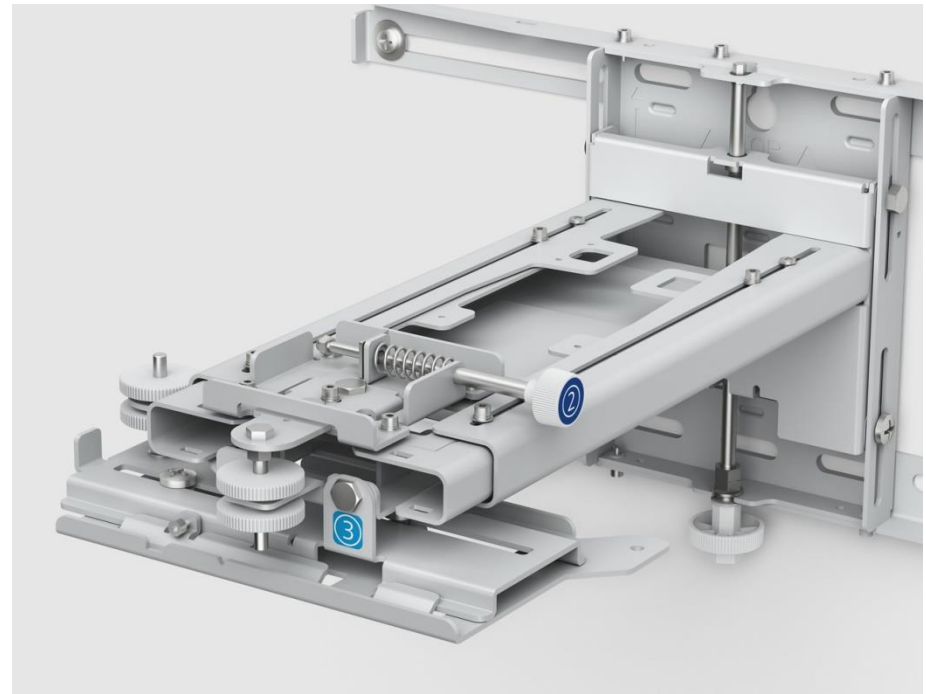

Home Screen

Educational Models Available

New Optional Mount

Interface

Range Chart – Interactive

	EB-696Ui	EB-695Wi	EB-695Wie	EB-685Wi	EB-675Wi
Resolution	WUXGA	WXGA	WXGA	WXGA	WXGA
Brightness (CLO/WLO)	3,500/3,500	3,500/3,500	3,500/3,500	3,500/3,500	3,000/3,000
Throw Ratio	0.27 (Zoom: Wide) 0.37 (Zoom: Tele)	0.28 (Zoom: Wide) 0.37 (Zoom: Tele)	0.28 (Zoom: Wide) 0.37 (Zoom: Tele)	0.28 (Zoom: Wide) 0.37 (Zoom: Tele)	0.28 (Zoom: Wide) 0.37 (Zoom: Tele)
Mount Included	✓	Optional (ELPMB46)	Optional (ELPMB46)	Optional (ELPMB46)	Optional (ELPMB46)
Wireless	Optional (ELPAP10)	Optional (ELPAP10)	Optional (ELPAP10)	Optional (ELPAP10)	Optional (ELPAP10)
SMART Notebook Software	✓	✓	✓	✓	✓
HDMI	3	3	3	3	3
Interactivity	Finger and Pen	Finger and Pen	Finger and Pen	Pen	Pen