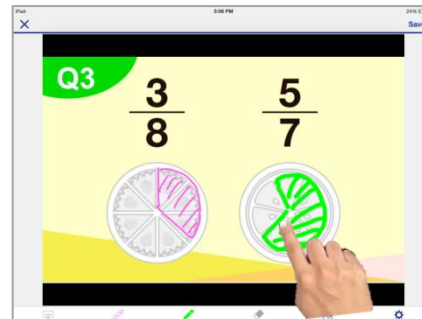

Print via network

Collaboration with student devices

Sending projected images

Teachers can send projected images from the bottom tool bar of the projector

Or via the teachers PC/tablet which is on the same network as the projector

Answering

Students can annotate on the received image and save it to their own device

Projecting student answers

Teachers can check all the students answers via thumbnail images and select which one they choose to share