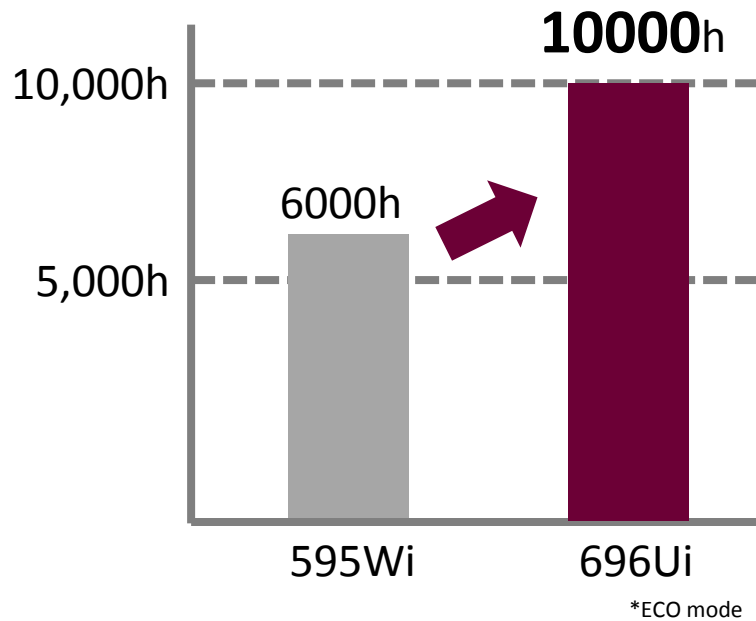

Long life lamp and filter

Easy maintenance with both the lamp filter lasting 10,000hrs