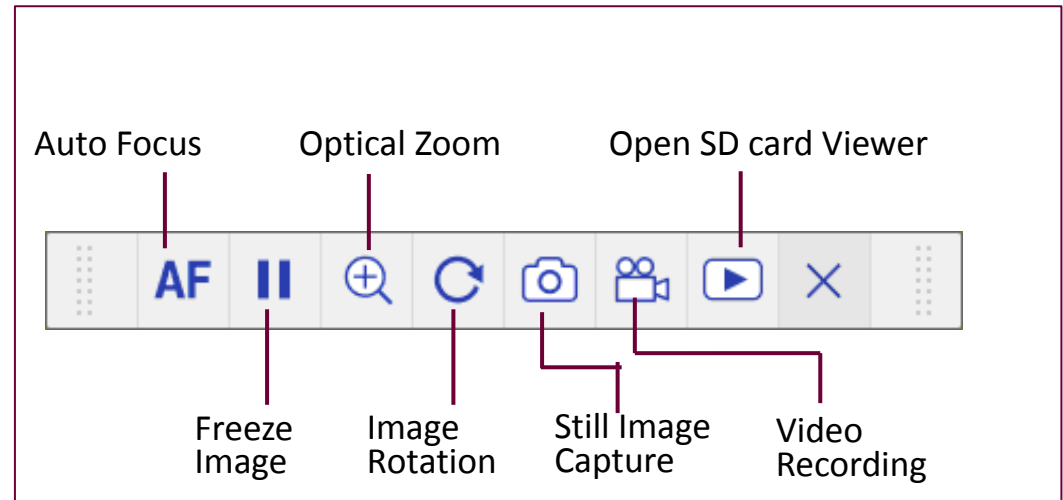

Interactivity – Document Camera Control

Epson document cameras can be controlled directly from the projected screen

Easily change Optical zoom, focus and freeze images