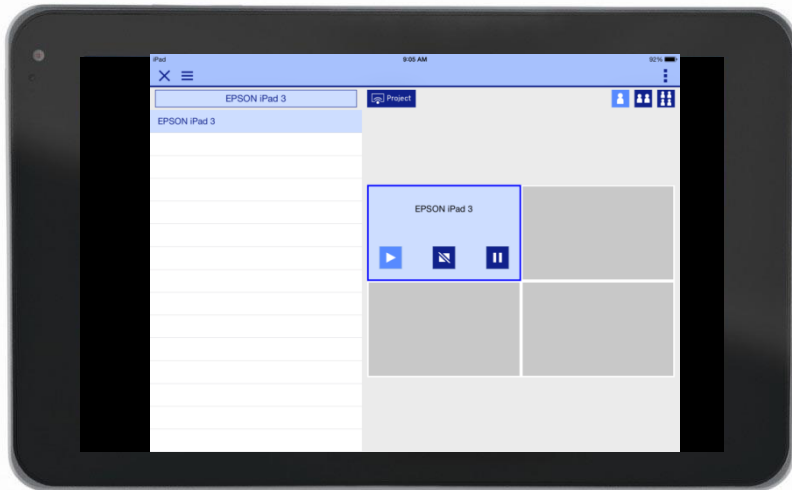

Print via network

Collaboration with student devices

Sending projected images

Teachers can send projected images from the bottom tool bar of the projector

Or via the teachers PC/tablet which is on the same network as the projector

Answering

Students can annotate on the received image and save it to their own device

Projecting student answers

Teachers can check all the students answers via thumbnail images and select which one they choose to share

iProjection for BYOD Classrooms

iProjection (iOS) Ver 4.1

The new version of iProjection now includes a moderator function. This allows teachers to move around the classroom and select which images they project from their tablet.