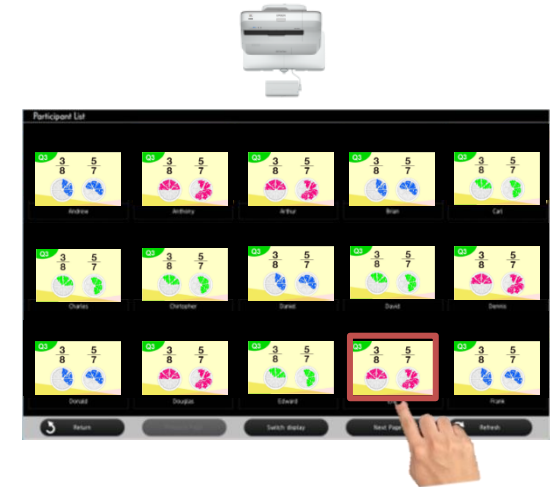

Print via network

Collaboration with student devices

Sending projected images

Teachers can send projected images from the bottom tool bar of the projector

Or via the teachers PC/tablet which is on the same network as the projector

Answering

Students can annotate on the received image and save it to their own device

Projecting student answers

Teachers can check all the students answers via thumbnail images and select which one they choose to share