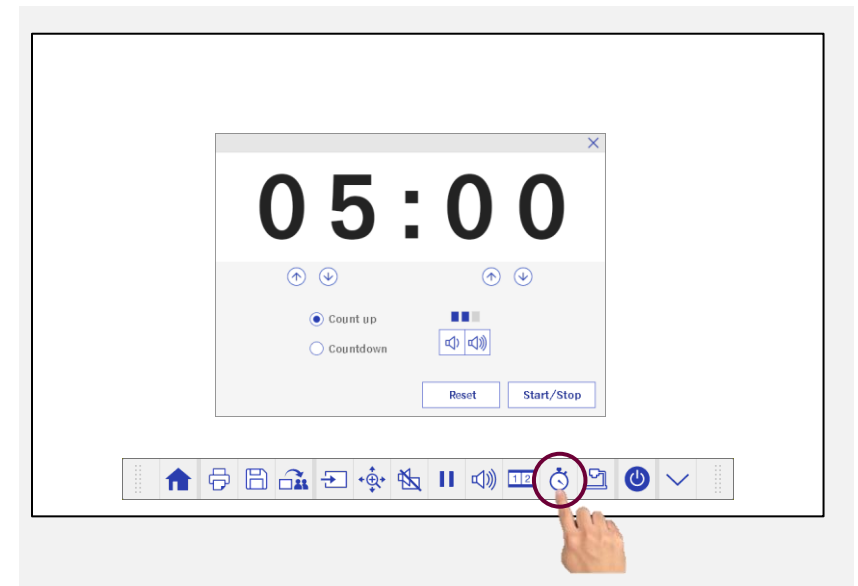

Additional Features

Arc Correction

Dust resistant

Additional features

Touch operation of USB slide show

Onscreen timer

Additional Features

Split screen

Home Screen

Educational Models Available

New Optional Mount

Interface

Range Chart – Interactive

	EB-696Ui	EB-695Wi	EB-695Wie	EB-685Wi	EB-675Wi
Resolution	WUXGA	WXGA	WXGA	WXGA	WXGA
Brightness (CLO/WLO)	3,500/3,500	3,500/3,500	3,500/3,500	3,500/3,500	3,000/3,000
Throw Ratio	0.27 (Zoom: Wide) 0.37 (Zoom: Tele)	0.28 (Zoom: Wide) 0.37 (Zoom: Tele)	0.28 (Zoom: Wide) 0.37 (Zoom: Tele)	0.28 (Zoom: Wide) 0.37 (Zoom: Tele)	0.28 (Zoom: Wide) 0.37 (Zoom: Tele)
Mount Included	✓	Optional (ELPMB46)	Optional (ELPMB46)	Optional (ELPMB46)	Optional (ELPMB46)
Wireless	Optional (ELPAP10)	Optional (ELPAP10)	Optional (ELPAP10)	Optional (ELPAP10)	Optional (ELPAP10)
SMART Notebook Software	✓	✓	✓	✓	✓
HDMI	3	3	3	3	3
Interactivity	Finger and Pen	Finger and Pen	Finger and Pen	Pen	Pen

Range Chart – Non Interactive

	EB-685W	EB-685We	EB-675W	EB-680	EB-680e
Resolution	WXGA	WXGA	WXGA	XGA	XGA
Brightness (CLO/WLO)	3,500/3,500	3,500/3,500	3,000/3,000	3,500/3,500	3,500/3,500
Throw Ratio	0.28 (Zoom: Wide) 0.37 (Zoom: Tele)	0.28 (Zoom: Wide) 0.37 (Zoom: Tele)	0.28 (Zoom: Wide) 0.37 (Zoom: Tele)	0.32(Zoom: Wide) 0.43 (Zoom: Tele)	0.32(Zoom: Wide) 0.43 (Zoom: Tele)
Mount Included	Optional (ELPMB46)	Optional (ELPMB46)	Optional (ELPMB46)	Optional (ELPMB46)	Optional (ELPMB46)
Wireless	Optional (ELPAP10)	Optional (ELPAP10)	Optional (ELPAP10)	Optional (ELPAP10)	Optional (ELPAP10)
HDMI	3	3	3	3	3
USB display (Win&Mac)	3 in 1	3 in 1	3 in 1	3 in 1	3 in 1