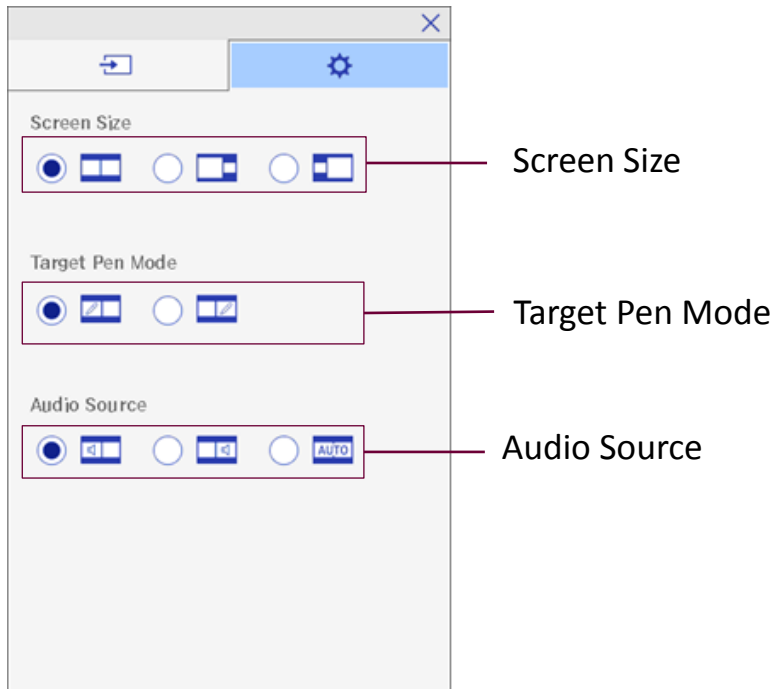

Additional Features

Arc Correction

Dust resistant

Additional features

Touch operation of USB slide show

Onscreen timer

Additional Features

Split screen

Home Screen

Educational Models Available

New Optional Mount

Interface

Range Chart – Interactive

	EB-696Ui	EB-695Wi	EB-695Wie	EB-685Wi	EB-675Wi
Resolution	WUXGA	WXGA	WXGA	WXGA	WXGA
Brightness (CLO/WLO)	3,500/3,500	3,500/3,500	3,500/3,500	3,500/3,500	3,000/3,000
Throw Ratio	0.27 (Zoom: Wide) 0.37 (Zoom: Tele)	0.28 (Zoom: Wide) 0.37 (Zoom: Tele)	0.28 (Zoom: Wide) 0.37 (Zoom: Tele)	0.28 (Zoom: Wide) 0.37 (Zoom: Tele)	0.28 (Zoom: Wide) 0.37 (Zoom: Tele)
Mount Included	✓	Optional (ELPMB46)	Optional (ELPMB46)	Optional (ELPMB46)	Optional (ELPMB46)
Wireless	Optional (ELPAP10)	Optional (ELPAP10)	Optional (ELPAP10)	Optional (ELPAP10)	Optional (ELPAP10)
SMART Notebook Software	✓	✓	✓	✓	✓
HDMI	3	3	3	3	3
Interactivity	Finger and Pen	Finger and Pen	Finger and Pen	Pen	Pen

Range Chart – Non Interactive

	EB-685W	EB-685We	EB-675W	EB-680	EB-680e
Resolution	WXGA	WXGA	WXGA	XGA	XGA
Brightness (CLO/WLO)	3,500/3,500	3,500/3,500	3,000/3,000	3,500/3,500	3,500/3,500
Throw Ratio	0.28 (Zoom: Wide) 0.37 (Zoom: Tele)	0.28 (Zoom: Wide) 0.37 (Zoom: Tele)	0.28 (Zoom: Wide) 0.37 (Zoom: Tele)	0.32(Zoom: Wide) 0.43 (Zoom: Tele)	0.32(Zoom: Wide) 0.43 (Zoom: Tele)
Mount Included	Optional (ELPMB46)	Optional (ELPMB46)	Optional (ELPMB46)	Optional (ELPMB46)	Optional (ELPMB46)
Wireless	Optional (ELPAP10)	Optional (ELPAP10)	Optional (ELPAP10)	Optional (ELPAP10)	Optional (ELPAP10)
HDMI	3	3	3	3	3
USB display (Win&Mac)	3 in 1	3 in 1	3 in 1	3 in 1	3 in 1