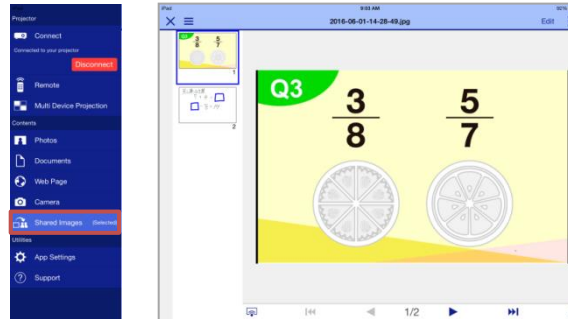

Print via network

Collaboration with student devices

Sending projected images

Teachers can send projected images from the bottom tool bar of the projector

Or via the teachers PC/tablet which is on the same network as the projector

Answering

Students can annotate on the received image and save it to their own device

Projecting student answers

Teachers can check all the students answers via thumbnail images and select which one they choose to share