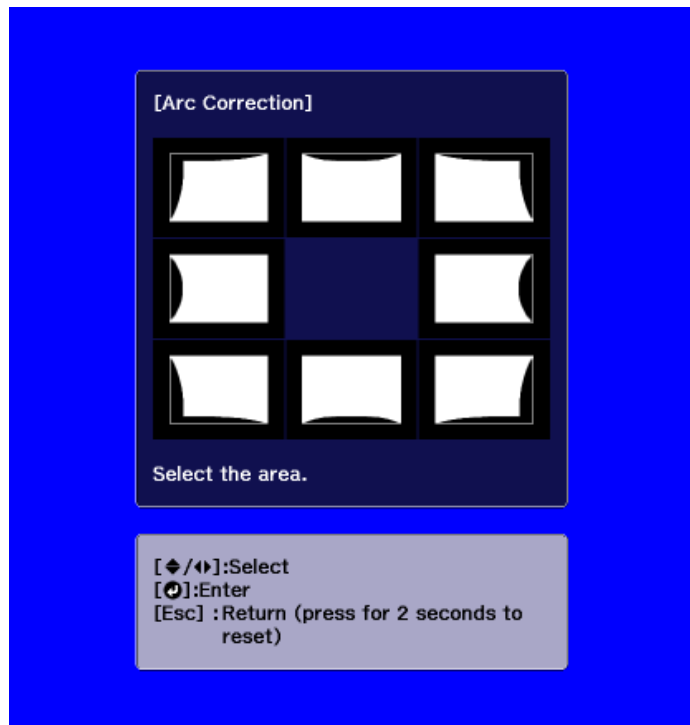

Additional Features

Arc Correction