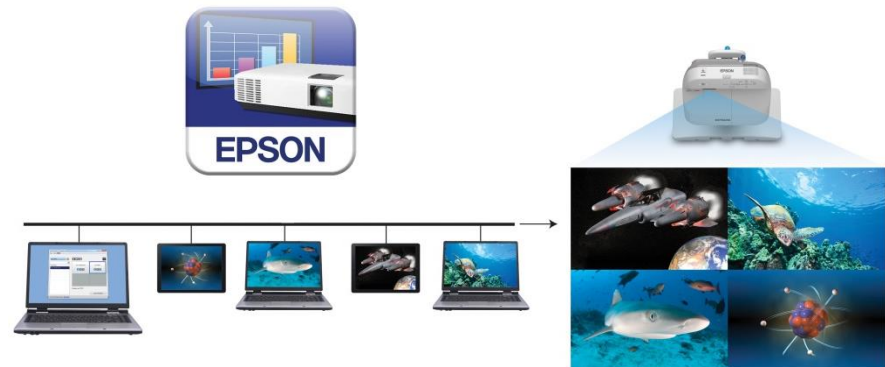

iProjection for BYOD Classrooms

iProjection (iOS) Ver 4.1

The new version of iProjection now includes a moderator function. This allows teachers to move around the classroom and select which images they project from their tablet.

iProjection for Chromebook

iProjection is now compatible with Chromebook making the software the idea solution for BYOD classrooms.

Interactivity – Document Camera Control

Epson document cameras can be controlled directly from the projected screen