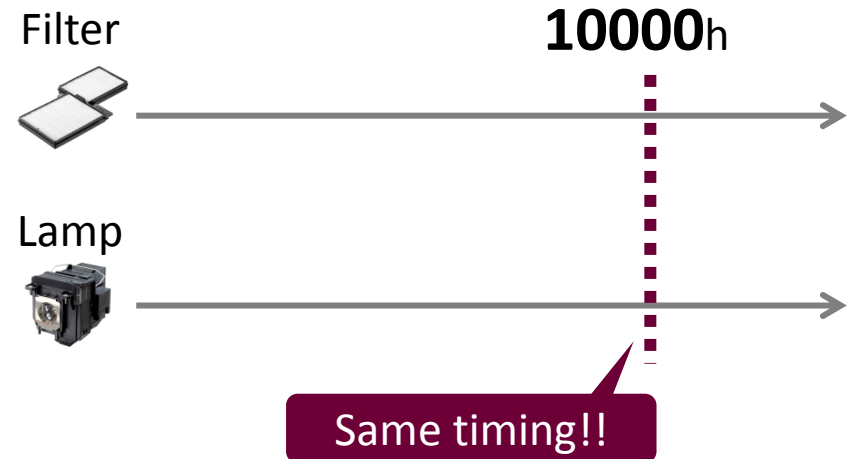

Easily change Optical zoom, focus and freeze images

Improved pen

Smoother writing experience

Easy to grip

Smooth PC operation

Includes SMART[®] Notebook[™] Software

Long life lamp and filter

Easy maintenance with both the lamp filter lasting 10,000hrs