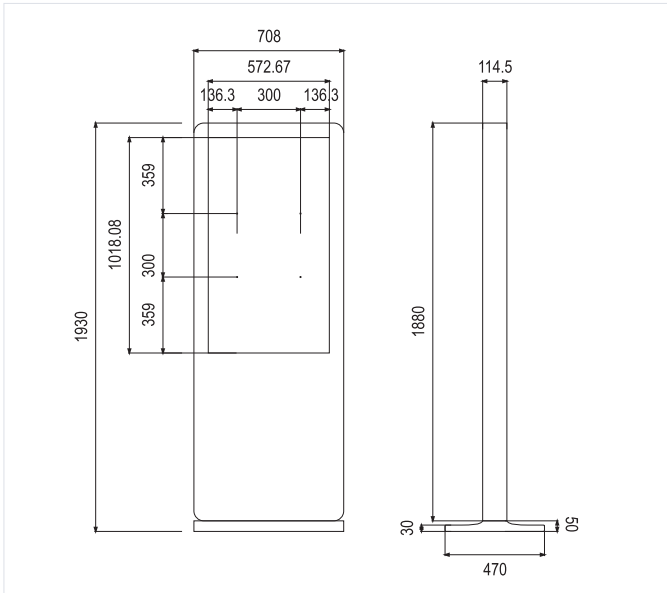

INDOOR 46" KIOSK FOR NEC PUBLIC DISPLAYS

TECHNICAL DRAWINGS FLOOR STAND 46 SINGLE

TECHNICAL SPECIFICATIONS

ORDER CODES	
Indoor Single 46 Black Kiosk	P463KIOSKINS
CABINET	
Finish	Black, custom colours also available on request
Casing	Robust coated metal of thickness 1, 5-3mm - fan ventilation
Glass	6mm toughened glass (MQO x10 units for anti glare glass)
ORIENTATION	Portrait
LOCK	Two drill-proof locks (with keys)
PACKAGE DIMENSIONS (W x H x D)	
Floor Stand Single	1930 x 708 x 470
WEIGHT OF TOTEM	
46" Indoor Cabinet	75 kg
VESA Bar 400x400	0,95 kg
SHIPPING CONTENT	Kiosk cabinet, key for locking the cabinet
SUPPORTED NEC PUBLIC DISPLAYS	NEC P463 LCD Display
CERTIFICATES / STANDARDS	CE, RoHs
WARRANTY	12 months conditional warranty

Corporate Headquarters (Japan)
NEC Corporation
www.nec.com

Australia
NEC Australia Pty Ltd
au.nec.com

North America (USA)
NEC Corporation of America
www.necam.com

Asia Pacific (AP)
NEC Asia Pacific
www.nec.com.sg

Europe (EMEA)
NEC Enterprise Solutions
www.nec-enterprise.com

P463KIOSKINS Drawings | 21.03.2016

NEC Australia Pty Ltd reserves the right to change product specifications, functions, or features, at any time, without notice. Please refer to your local NEC representatives for further details. Although all efforts have been made to ensure that the contents are correct, NEC shall not be liable for any direct, indirect, consequential or incidental damages resulting from the use of the equipment, manual or any related materials. The information contained herein is the property of NEC Australia Pty Ltd and shall not be reproduced without prior written approval from NEC Australia Pty Ltd.

Copyright © 2016 NEC Australia Pty Ltd. All rights reserved. NEC, NEC logo, and UNIVERGE are trademarks or registered trademarks of NEC Corporation that may be registered in Japan and other jurisdictions. All other trademarks are the property of their respective owners. All rights reserved. Printed in Australia. Note: This disclaimer also applies to all related documents previously published.