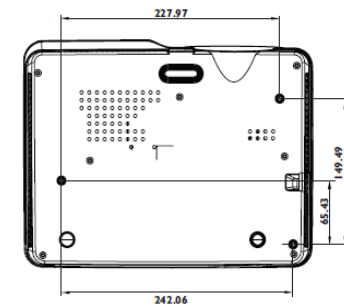

Wall mount/Ceiling mount Chart