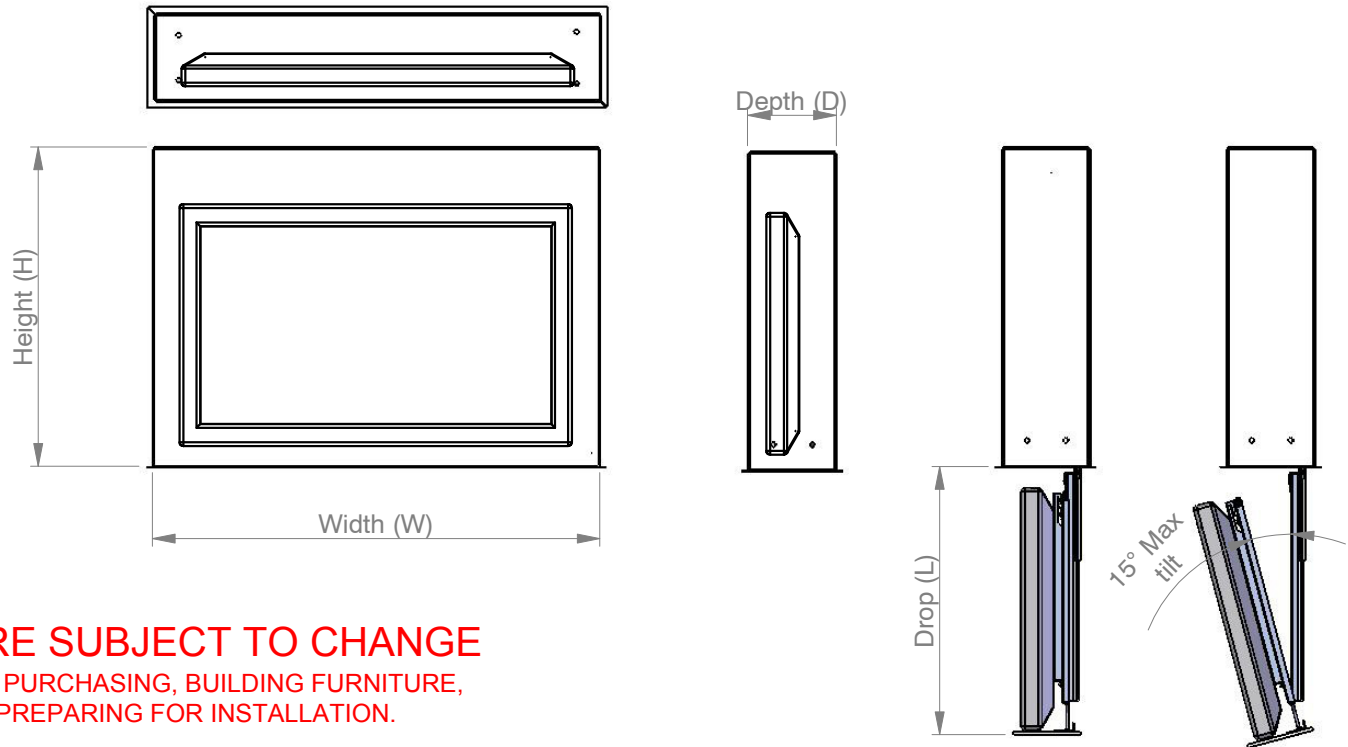

Model	Description	Dimensions (mm)				Max Screen Size		
		H	W	D	L	SH	SW	SD
Descender 32	Vertical screen drop and tilt 32"	695	880	235	549	545	815	103
Descender-Man-S 32	Vertical screen drop 32" with manual swivel	735	880	235	549	545	815	103
Descender-Mot-S 32	Vertical screen drop 32" with motorised swivel	735	880	235	549	545	815	103
Descender 37	Vertical screen drop and tilt 37"	710	1045	235	610	560	980	103
Descender-Man-S 37	Vertical screen drop 37" with manual swivel	750	1045	235	610	560	980	103
Descender-Mot-S 37	Vertical screen drop 37" with motorised swivel	750	1045	235	610	560	980	103
Descender 42	Vertical screen drop and tilt 42"	845	1185	235	695	695	1120	103
Descender-Man-S 42	Vertical screen drop 42" with manual swivel	885	1185	235	695	695	1120	103
Descender-Mot-S 42	Vertical screen drop 42" with motorised swivel	885	1185	235	695	695	1120	103
Descender 50	Vertical screen drop and tilt 50"	892	1335	255	808	742	1270	123
Descender-Man-S 50	Vertical screen drop 50" with manual swivel	932	1335	255	808	742	1270	123
Descender-Mot-S 50	Vertical screen drop 50" with motorised swivel	932	1335	255	808	742	1270	123
Descender 60	Vertical screen drop and tilt 60"	1045	1571	262	1010	895	1506	130
Descender-Man-S 60	Vertical screen drop 60" with manual swivel	1100	1571	262	1010	895	1506	130
Descender-Mot-S 60	Vertical screen drop 60" with motorised swivel	1100	1571	262	1010	895	1506	130