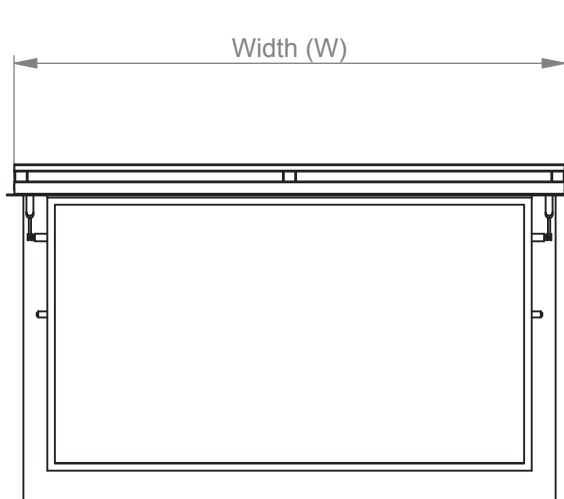

This work is copyright. Apart from any use permitted under the Copyright Act 1968, no part may be reproduced by any process, nor may any other exclusive right be exercised, without the permission of Ultralift Australia