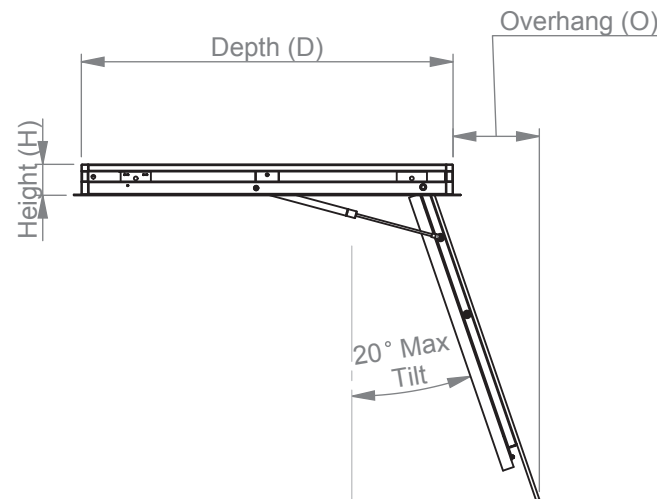

This work is copyright. Apart from any use permitted under the Copyright Act 1968, no part may be reproduced by any process, nor may any other exclusive right be exercised, without the permission of Ultralift Australia