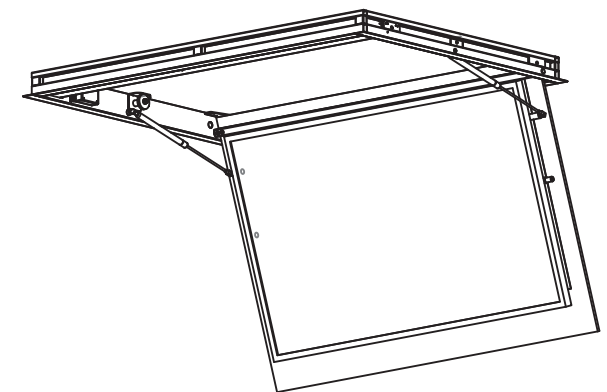

This work is copyright. Apart from any use permitted under the Copyright Act 1968, no part may be reproduced by any process, nor may any other exclusive right be exercised, without the permission of Ultralift Australia