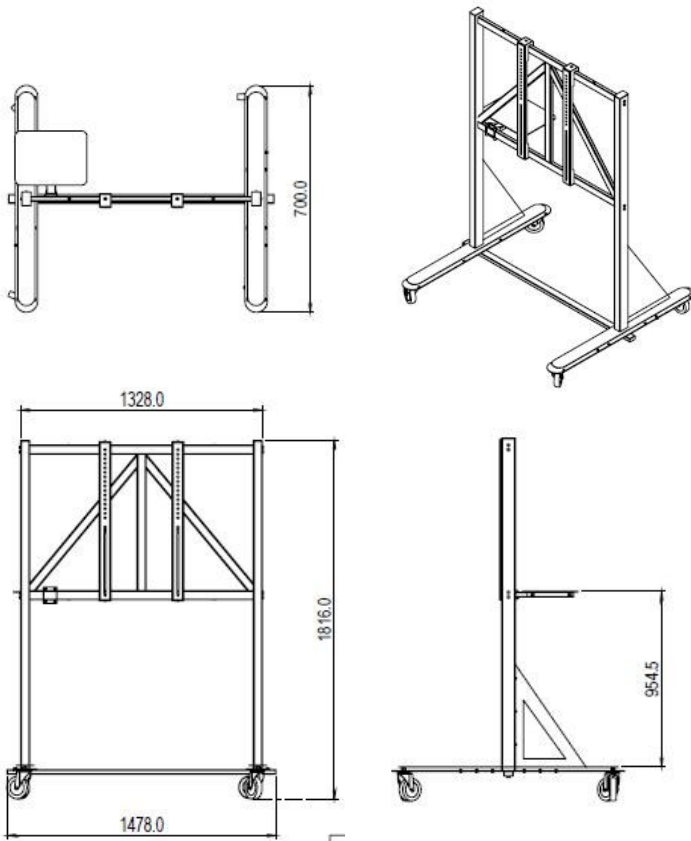

TECHNICAL SPECIFICATIONS

MOBILE STAND

Mobile Stand for LCD's 8FSR RCE 70A

W: www.gilkon.com.au
 E: sales@gilkon.com.au
 P: (02) 99140900
 F: (02) 99140901

MOBILE STAND	
MOUNTING DIGITAL DISPLAY	
Digital display mounting hole pattern—size limit	800mm x600mm (horizontal x vertical)
Max load rating	75kg
ADJUSTMENTS	
Horizontal adjustment	LCD VESA Mount
Vertical adjustment	LCD VESA Mount
Laptop Shelf adjustment	Adjustable to frame
Screen Size	46inch to 55inch