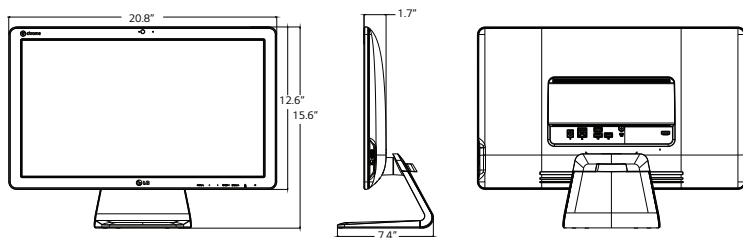

# LG Chromebase Monitor

▶ 22CV241-B

22" class (21.5" measured diagonally)

Rear Jack Panel

Side Jack Panel

PANEL	Model	22CV241-B
	Panel Size	22" class (21.5" measured diagonally)
	Panel Type	IPS
	Color Gamut (CIE 1931)	72%
	Color Depth (Number of Colors)	6bit + A-FRC, 16.7M (True)
	Pixel Pitch (mm)	0.08265 * RGB (H) mm x 0.24795 (V) mm
	Aspect Ratio	16:9
	Native Resolution	1920 x 1080
	Brightness	250 cd/m <sup>2</sup> (Center, 1 point)
	Contrast Ratio (Typ.)	1,000
	Response Time	14msec (Typ.), 5ms (G to G)
	Viewing Angle	178° / 178°
	Surface Treatment	Hard Coating (3H), Anti-glare
SIGNAL (INPUT)	HDMI	Yes
AUDIO (INPUT)	Mic In	Yes
AUDIO (OUTPUT)	Headphone	Yes
SPEAKER	Audio Output	5W x 2ch
PROCESSOR		Celeron-2955U (1.40GHz, Turbo up to 1.4 GHz, 128K/512K/2M(L1/L2/L3), TDP-15W)
OPERATION SYSTEM		Google Chrome
SYSTEM MEMORY		2GB (DDR3L 1600 MHz, SODIMM 1 slot)
STORAGE	SSD	16 GB (iSSD, Sandisk)
COMMODITY	Wireless	801.11 a/b/g/n, BT Combo (Atheros, AR5B22)
	LAN	10/100/1000
WEBCAM		1.0M/HD (Namuga, LC110)
MIC		DMIC (AKUSTICA AKU240, Web-CAM built-in)
SECURITY		Kensington Lock / Recovery key
INPUT DEVICE	Keyboard	Chrome Keyboard
	Pointing Device	Normal Mouse
I/O PORT		Display Rear: USB 2.0x3, HDMI In, RJ45, Dc-In Display Side: USB 3.0x1, HP out/Mic In combo
BATTERY		160mAh, Coin-Battery
AC ADAPTER		65W 3pin