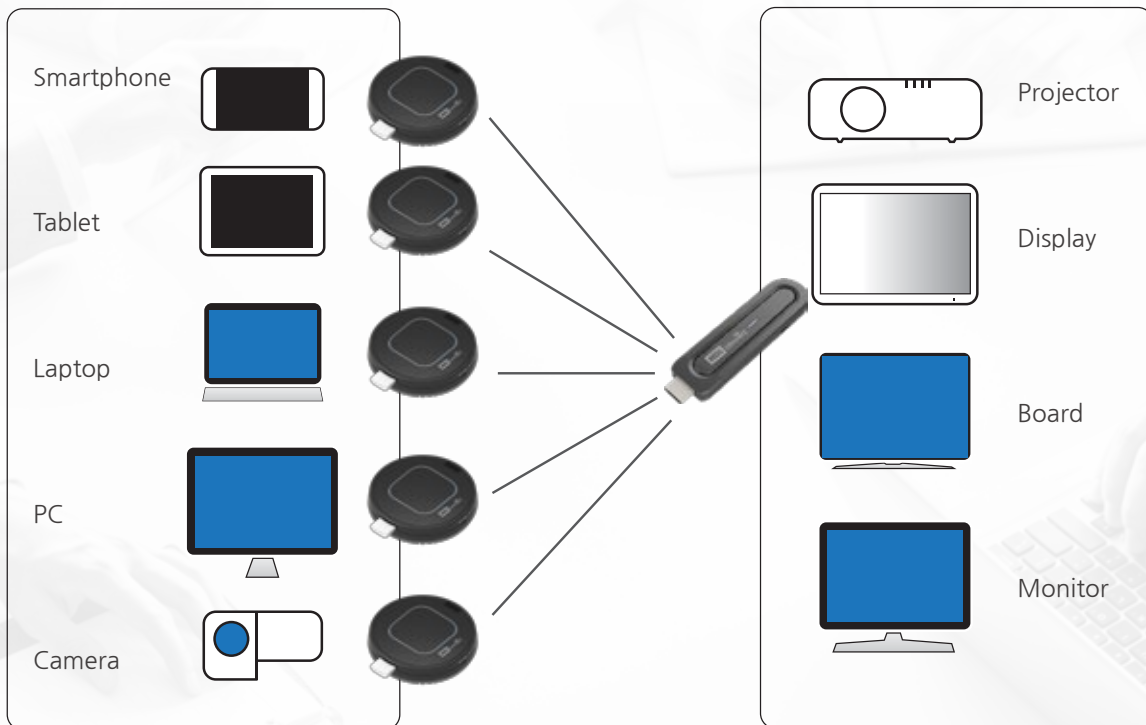

One button wireless presentation for quick and productive meetings

Full HD

HDMI Wireless Video Transmission Device

- HDi connect can transmit video, audio and any application from a laptop or smart device to the presentation screen.
- Full mirroring technology showing all contents as it is.
- Without needing a wireless access point high quality video & sound transmission is shared in real time.
- Switching devices easily just by ONE-CLICK of a button.
- No installation of software. No complicated set-up.

Any Device

One Click

Plug & Play

Wireless

Transmitter

Receiver

Size	82 x 72 x 20 mm	110 x 30 x 10 mm
Transmission quality	Real-time wireless mirroring Image : 1080p supported Sound : Mono, Stereo supported	Image : 1080p supported Sound : Mono, Stereo supported Automatic recognition of transmitter
Compatible device	HDMI supported PC, tablet, Smartpad such as Galaxy Tab, iPad, and smartphone supported if gender charger is connected	HDMI input supported devices (LCD TV, monitor, electronic board, projector, etc.)
Interface	HDMI	HDMI
Communication	Direct connection of Wi-Fi 802.11n 5GHz with receiver	Direct connection of Wi-Fi 802.11n 5GHz with transmitter
Power	Built in rechargeable battery with maximum 3 hrs	Uses external power supply through micro USB

Recommended distance up to 10m (It can be longer depending on user's environment)

254 Transmitters can be connected with 1 Receiver