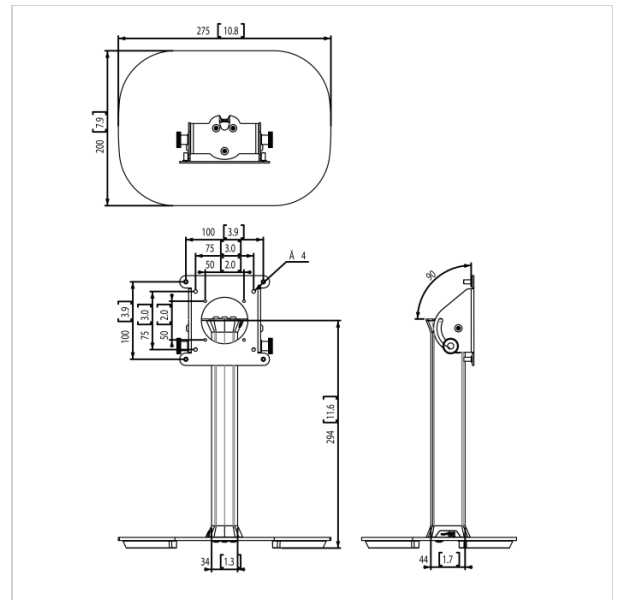

### Key Benefits

- Theft prevention
- Easy to install
- Stylish design

PTA 3105 is a table stand designed to be used in combination with the Vogel's PTS secure tablet enclosures.

The PTS tablet enclosure is secured to the table stand with screws inside the tablet enclosure. The stand consists of a stylish aluminium pole with an integrated cable management system and a stable steel base plate. The tilt angle is adjustable between 0-90 degrees.

### Product specifications

Product type number	PTA 3105
Article number (SKU)	7493150
Colour	Black
EAN single box	8712285334764
TÜV certified	Yes
Tilt	Tilt up to 90°
Guarantee	5 years
Max. weight load (kg)	3
Min. hole pattern	50mm x 50mm
Max. hole pattern	100mm x 100mm

### Features

Functionality Tilt

Max. height mid display (mm)	260
Height of trolley/stand (mm)	260