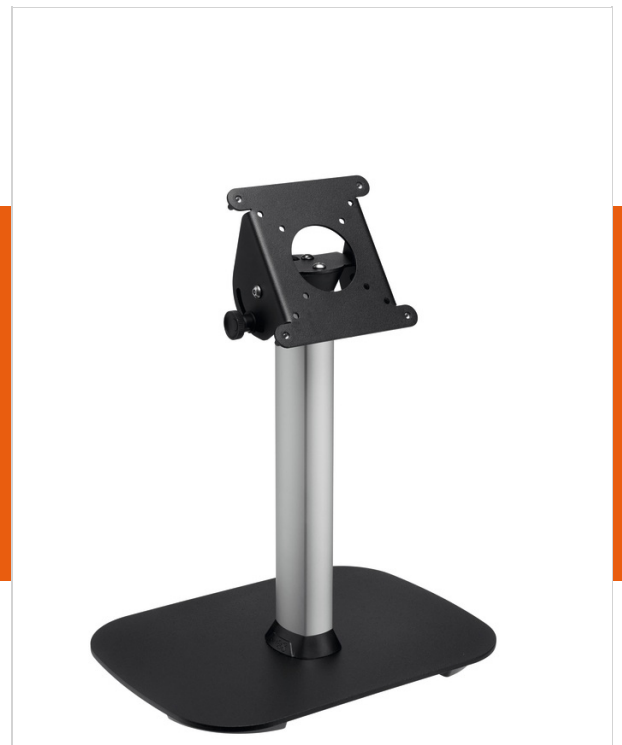

## PTA 3105 Table stand with foot plate for TabLock

Article number (SKU) 7493150  
Colour Black

### Key Benefits

- Theft prevention
- Easy to install
- Stylish design

PTA 3105 is a table stand designed to be used in combination with the Vogel's PTS secure tablet enclosures.

The PTS tablet enclosure is secured to the table stand with screws inside the tablet enclosure. The stand consists of a stylish aluminium pole with an integrated cable management system and a stable steel base plate. The tilt angle is adjustable between 0-90 degrees.

## PTA 3105 Table stand with foot plate for TabLock

VOGEL'S HOLDING BV 2018 (c) All rights reserved  
Subject to printing errors, technical and price  
amendments  
Date: 04-07-2018

[www.vogels.com](http://www.vogels.com)

### Features

Functionality Tilt

Max. height mid display (mm)	260
Height of trolley/stand (mm)	260