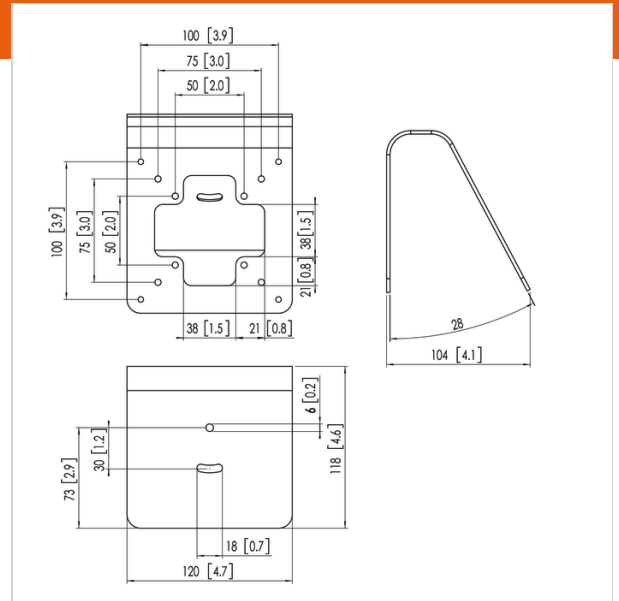

PTA 3103 Wall / table mount for TabLock

Article number (SKU) 7493130
 Colour Black

Key Benefits

- Theft prevention
- Easy to install
- Stylish design

PTA 3103 is a table or wall mount designed to be used in combination with the Vogel's PTS secure tablet enclosures (TabLock).

The TabLock is secured to the mount with screws inside the TabLock. The tilt angle is fixed. The mount can be used for both wall and table mounting.

PTA 3103 Wall / table mount for TabLock

www.vogels.com

VOGEL'S HOLDING BV 2018 (c) All rights reserved
Subject to printing errors, technical and price
amendments
Date: 04-07-2018

Specifications

Product specifications

Product type number	PTA 3103
Article number (SKU)	7493130
Colour	Black
EAN single box	8712285335242
TÜV certified	Yes
Guarantee	5 years
Max. weight load (kg)	10
Min. hole pattern	50mm x 50mm
Max. hole pattern	100mm x 100mm