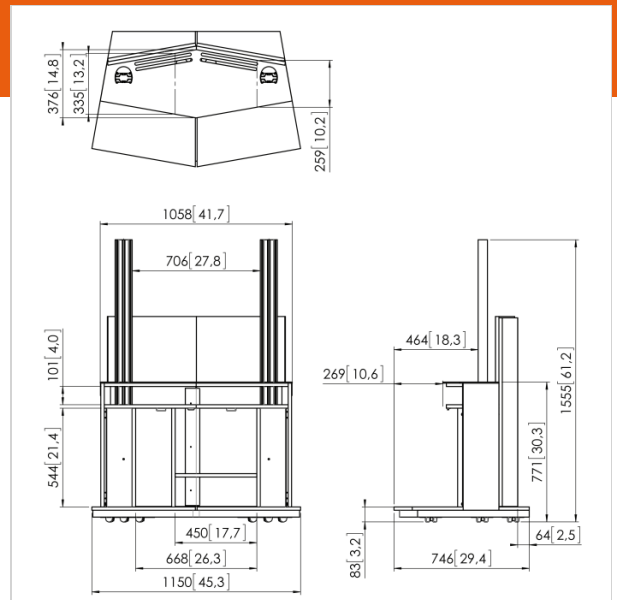

PFF 5211 Video conferencing furniture

Article number (SKU) 7321524
 Colour Silver

Key Benefits

- Theft prevention
- Ample storage space for AV equipment
- Easy to install
- TÜV certified

PFF 5211 is a stylish video conference furniture especially designed for the use of larger displays. It is suitable for single displays of 55" till 90" or dual displays 2x46" till 2x 65". The furniture has wheels for easy maneuverability. The cabinet has ample space for codec's, switchers and other electronic equipment. Access to the inside is made easy with 2 doors at the front and as well as 2 doors at the back. The furniture has an integrated loudspeaker compartment for an optional loudspeaker. This can be the Vogel's PFA 9111 or any other speaker that fits in the available space.

Single display or dual display mounting
 The Connect-it display interface elements make display mounting of nearly every display possible in single display or dual display configuration. The Connect-it display interface bar is a horizontal bar which is connected to the furniture. Several lengths or coupled lengths are available, depending on the size of the display(s). The Connect-it display strips are mounted to the back of the display. They are also available in several lengths to match the VESA mounting pattern of the display. The display with strips easily clicks on the bar and can easily be removed. If needed it can be secured with a padlock.

Product type number	PFF 5211
Article number (SKU)	7321524
Colour	Silver
EAN single box	8712285326844
Guarantee	5 years
Min. screen size (inch)	0
Max. screen size (inch)	90
Max. weight load (kg)	80

Features

Remote controlled

Max. height mid display (mm)	1455
Depth (mm)	770
Furniture depth (mm)	746
Furniture height (mm)	1555
Furniture width (mm)	1150
Height (mm)	1555