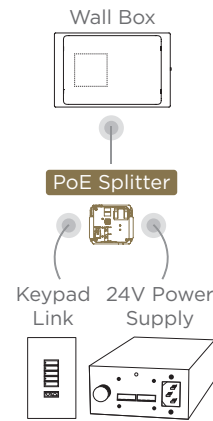

Learn more at [iportproducts.com/SurfaceMount](http://iportproducts.com/SurfaceMount)

POWER OPTIONS

**PoE Splitter**  
(sold separately)

The PoE splitter is designed to provide the necessary power to the iPad's Lightning Connector from a PoE or direct 24V power source.

MSRP - \$120 SKU - #70718

**PoE Injector**  
(sold separately)

The PoE injector is designed to provide power via PoE IEEE 802.3af and is required if there is no other PoE or 24V power source.

MSRP - \$50 SKU - #70719

**PoE Switch**

**24V**

**Receptacle**

Power Options	PoE Splitter	PoE Injector
PoE Switch	●	
24V	●	
Receptacle	●	●

Power iPad via PoE (Power over Ethernet), low voltage (24V DC) or from a wall receptacle.

SKU KITS