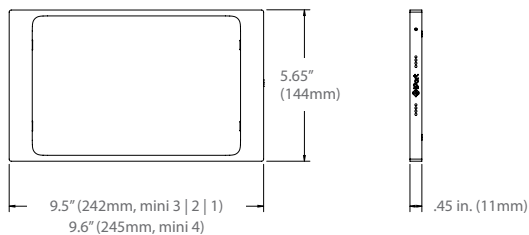

Bezel mini 4 | 3 | 2 | 1

Dimensions

Weight: 0.69 lbs
(Bezel&mountingplate)
Height: 5.65"
Width: 9.5"
(SurfaceMountiPad3,2,1)
Width: 9.6"
(SurfaceMountiPad4)
Depth: 0.45"

Compatibility

- Works with iPad mini 4 | 3 | 2 | 1
- What's in the Box
- Bezel & mounting hardware
- Quickstart Guide
- Manual

MSRP - $279

SKU (Black mini 4)
#70722 (Bezel only)

SKU (Silver mini 4)
#70723 (Bezel only)

SKU (White mini 4)
#70724 (Bezel only)

SKU (Black mini 3 | 2 | 1)
#70700 (Bezel only)

SKU (Silver mini 3 | 2 | 1)
#70701 (Bezel only)

SKU (White mini 3 | 2 | 1)
#70702 (Bezel only)