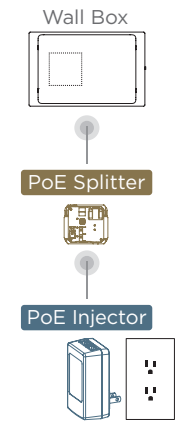

Learn more at [iportproducts.com/SurfaceMount](http://iportproducts.com/SurfaceMount)

POWER OPTIONS

**PoE Splitter**  
(sold separately)

The PoE splitter is designed to provide the necessary power to the iPad's Lightning Connector from a PoE or direct 24V power source.

MSRP - \$120 SKU - #70718

**PoE Injector**  
(sold separately)

The PoE injector is designed to provide power via PoE IEEE 802.3af and is required if there is no other PoE or 24V power source.

MSRP - \$50 SKU - #70719

**PoE Switch**

**24V**

**Receptacle**

Power Options	PoE Splitter	PoE Injector
PoE Switch	●	
24V	●	
Receptacle	●	●

Power iPad via PoE (Power over Ethernet), low voltage (24V DC) or from a wall receptacle.

SKU KITS