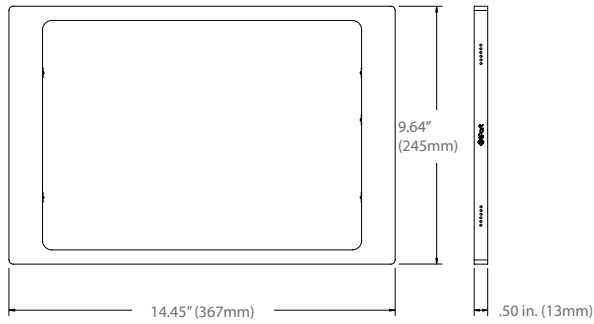

#### Dimensions

Weight: 2.41 lbs  
(Bezel&mountingplate)  
Height: 9.64"  
Width: 14.45"  
Depth: .50"

#### Dimensions

Weight: 1.1 lbs  
(Bezel & mounting plate)  
Height: 7.28"  
Width: 11.49"  
Depth: 0.43"

#### Dimensions

Weight: 0.96 lbs  
(Bezel&mountingplate)  
Height: 7.09"  
Width: 11.08"  
Depth: 0.45"