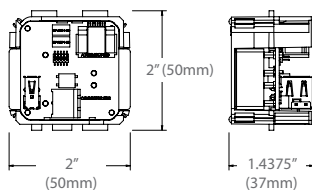

#### Dimensions

Weight: 2.41 lbs  
(Bezel&mountingplate)  
Height: 9.64"  
Width: 14.45"  
Depth: .50"

#### Dimensions

Weight: 0.96 lbs  
(Bezel&mountingplate)  
Height: 7.09"  
Width: 11.08"  
Depth: 0.45"

#### Dimensions

Weight: 0.69 lbs  
(Bezel&mountingplate)  
Height: 5.65"  
Width: 9.5"  
(SurfaceMountiPad3,2,1)  
Width: 9.6"  
(SurfaceMountiPad4)  
Depth: 0.45"

#### Dimensions

Weight: 0.14 lbs  
Height: 2"  
Width: 2"  
Depth: 1.4375"