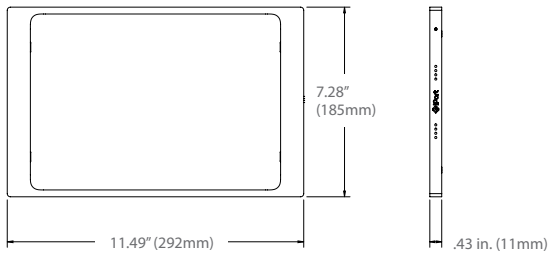

#### Dimensions

Weight: 2.41 lbs  
(Bezel&mountingplate)  
Height: 9.64"  
Width: 14.45"  
Depth: .50"

#### Dimensions

Weight: 1.1 lbs  
(Bezel & mounting plate)  
Height: 7.28"  
Width: 11.49"  
Depth: 0.43"

#### Dimensions

Weight: 0.96 lbs  
(Bezel&mountingplate)  
Height: 7.09"  
Width: 11.08"  
Depth: 0.45"

#### Dimensions

Weight: 0.14 lbs  
Height: 2"  
Width: 2"  
Depth: 1.4375"