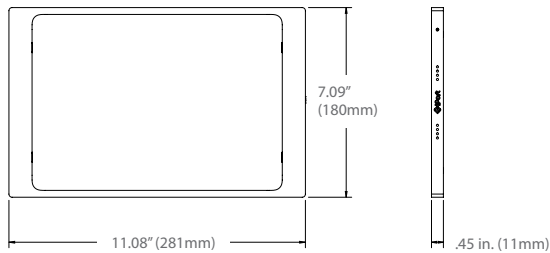

#### Dimensions

Weight: 2.41 lbs  
(Bezel&mountingplate)  
Height: 9.64"  
Width: 14.45"  
Depth: .50"

#### Dimensions

Weight: 1.1 lbs  
(Bezel & mounting plate)  
Height: 7.28"  
Width: 11.49"  
Depth: 0.43"

#### Dimensions

Weight: 0.96 lbs  
(Bezel&mountingplate)  
Height: 7.09"  
Width: 11.08"  
Depth: 0.45"

#### Dimensions

Weight: 0.14 lbs  
Height: 2"  
Width: 2"  
Depth: 1.4375"