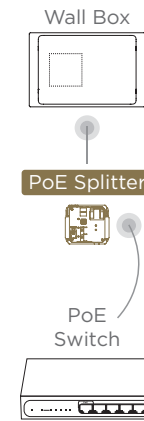

Learn more at [iportproducts.com/SurfaceMount](http://iportproducts.com/SurfaceMount)

POWER OPTIONS

**PoE Splitter**  
(sold separately)

The PoE splitter is designed to provide the necessary power to the iPad's Lightning Connector from a PoE or direct 24V power source.

**PoE Switch**

**24V**

**Receptacle**

Power Options	PoE Splitter	PoE Injector
PoE Switch	●	
24V	●	
Receptacle	●	●

Power iPad via PoE (Power over Ethernet), low voltage (24V DC) or from a wall receptacle.

SKU KITS