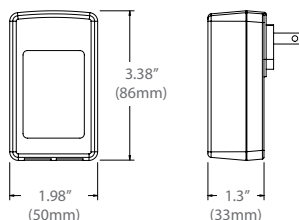

#### Dimensions

Weight: 2.41 lbs  
(Bezel&mountingplate)  
Height: 9.64"  
Width: 14.45"  
Depth: .50"

#### Dimensions

Weight: 0.96 lbs  
(Bezel&mountingplate)  
Height: 7.09"  
Width: 11.08"  
Depth: 0.45"

#### Dimensions

Weight: 0.14 lbs  
Height: 2"  
Width: 2"  
Depth: 1.4375"

#### Dimensions

Weight: (Injector only)  
0.21 lbs  
Height: 3.38"  
Width: 1.98"  
Depth: 1.3"