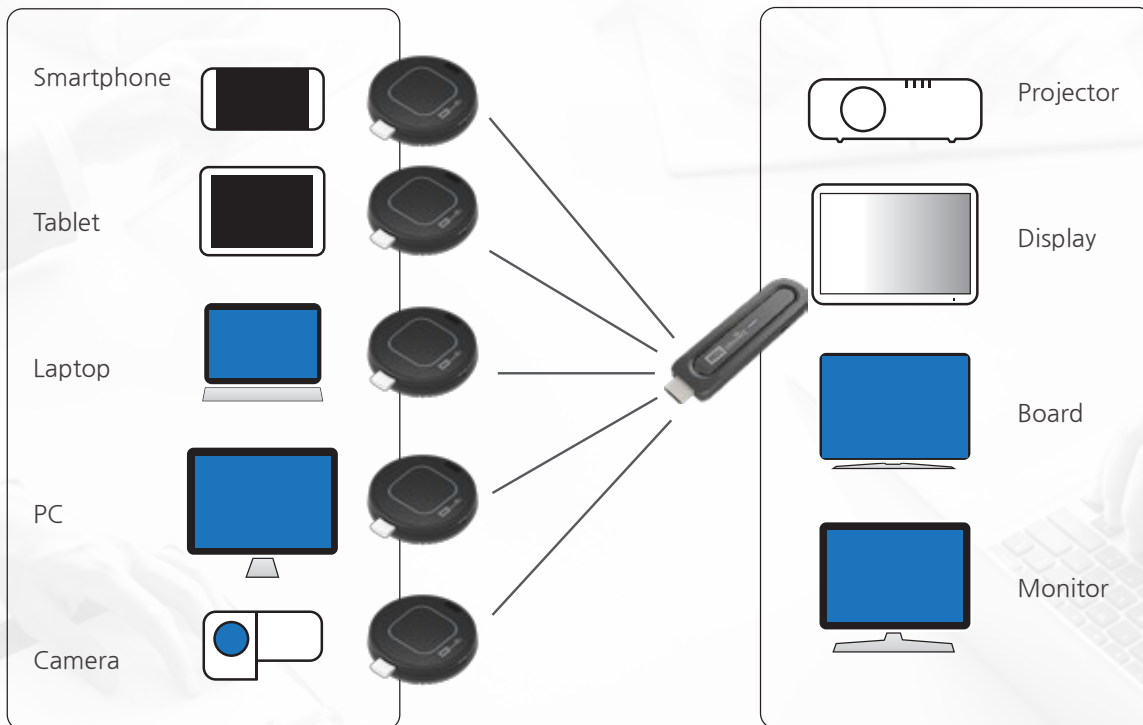

One button wireless presentation for quick and productive meetings

Full HD

HDMI Wireless Video Transmission Device

- HDi connect can transmit video, audio and any application from a laptop or smart device to the presentation screen.
- Full mirroring technology showing all contents as it is.
- Without needing a wireless access point high quality video & sound transmission is shared in real time.
- Switching devices easily just by ONE-CLICK of a button.
- No installation of software. No complicated set-up.

Any Device

One Click

Plug & Play

Wireless

Transmitter

Receiver

Size	82 x 72 x 20 mm	110 x 30 x 10 mm
Transmission quality	Real-time wireless mirroring Image : 1080p supported Sound : Mono, Stereo supported	Image : 1080p supported Sound : Mono, Stereo supported Automatic recognition of transmitter
Compatible device	HDMI supported PC, tablet, Smartpad such as Galaxy Tab, iPad, and smartphone supported if gender charger is connected	HDMI input supported devices (LCD TV, monitor, electronic board, projector, etc.)
Interface	HDMI	HDMI
Communication	Direct connection of Wi-Fi 802.11n 5GHz with receiver	Direct connection of Wi-Fi 802.11n 5GHz with transmitter
Power	Built in rechargeable battery with maximum 3 hrs	Uses external power supply through micro USB

Recommended distance up to 10m (It can be longer depending on user's environment)

254 Transmitters can be connected with 1 Receiver