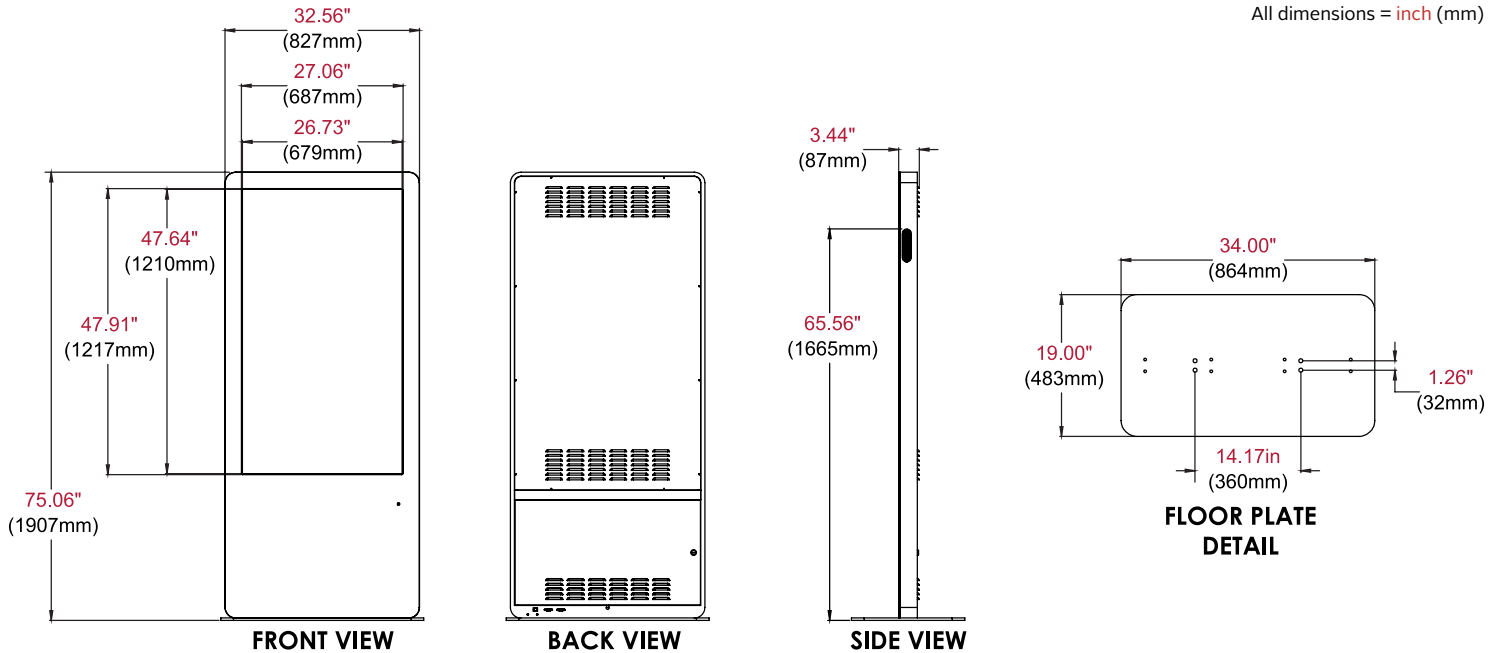

KIPICT555 All-in-One Kiosk Powered by BrightSign®

Display

SCREEN SIZE	55" Diagonal
ASPECT RATIO	16:9
BRIGHTNESS	450cd/m²
VIEWING ANGLE	178°
RESPONSE TIME	9ms
REFRESH RATE	120Hz
RESOLUTION	1920 x 1080
CONTRAST RATIO	5000:1
PICTURE ADJUSTMENT	Brightness/Contrast/Color/Sharpness/Tint/Color Temperature
PICTURE MODE	Dynamic/Standard/Mild/User
COLOR TEMPERATURE	Cool/Medium/Warm/User

SCREEN ADJUSTMENT	Normal
CLOCK, SLEEP TIMER	Yes
SOFTWARE	BrightAuthor by BrightSign
INTEGRATED PLAYER	BrightSign HD1022
SD SLOT	SDHC
CONTROL	GPIO
WIFI	Yes
BLUETOOTH	Yes
USB	2.0 (x2)
LAN	RJ45 (12/100)
AUDIO OUT	3.5mm Stereo Mini Jack
SPEAKERS	Included 6W x 2 AT 8Ω

SUPPORTED MEDIA:

VIDEO	AVI, MP4, TS, TRP, MKV, MOV, MPG, DAT, VOB
CONTROL	GPIO
IMAGE	BMP, JPG, JPEG, PNG
AUDIO	MP3
POWER	AC 100-240 V (50HZ-60HZ)
POWER CONSUMPTION	60W
OPERATING TEMPERATURE	0-50°C
LISTINGS	ETL, FCC, CE

Interactive

INTERACTIVE TECHNOLOGY	IR
TOUCH POINTS	16:9
BRIGHTNESS	6 Point

Product Specifications

	DIMENSIONS (W x H x D)	PRODUCT WEIGHT	FINISH	AVAILABLE COLORS
KIPICT555	864mm x 1907mm x 483mm	88kg	Smooth	Gloss Black

Package Specifications

	PACKAGE SIZE (W x H x D)	PACKAGE SHIP WEIGHT	PACKAGE UPC CODE	PACKAGE CONTENTS	UNITS IN PACKAGE
KIPICT555	970mm x 2110mm x 537mm	96kg	735029317135	Kiosk, Power Cord, Remote Control, Quick Start Guide	1

All dimensions = inch (mm)

Architect Specifications

The All-in-One Kiosk Powered by BrightSign® shall be a Peerless-AV® model KIPICT555 and shall be located where indicated on the plans. Assembly and installation shall be done according to instructions provided by the manufacturer.

Visit peerless-av.com to see the complete line of AV solutions from Peerless-AV, including outdoor displays, wireless, kiosks, digital audio, display mounts, projector mounts, carts/stands, and a full assortment of accessories.

Peerless-AV
2300 White Oak Circle
Aurora, IL 60502 USA

(800) 865-2112
(630) 375-5100
Fax: (800) 359-6500

For more information
Contact: Screen Technics Pty Ltd
Australia: 02 4869 2100
New Zealand: 0800 022 821
web: www.screentechnics.com.au
email: info@screentechnics.com.au