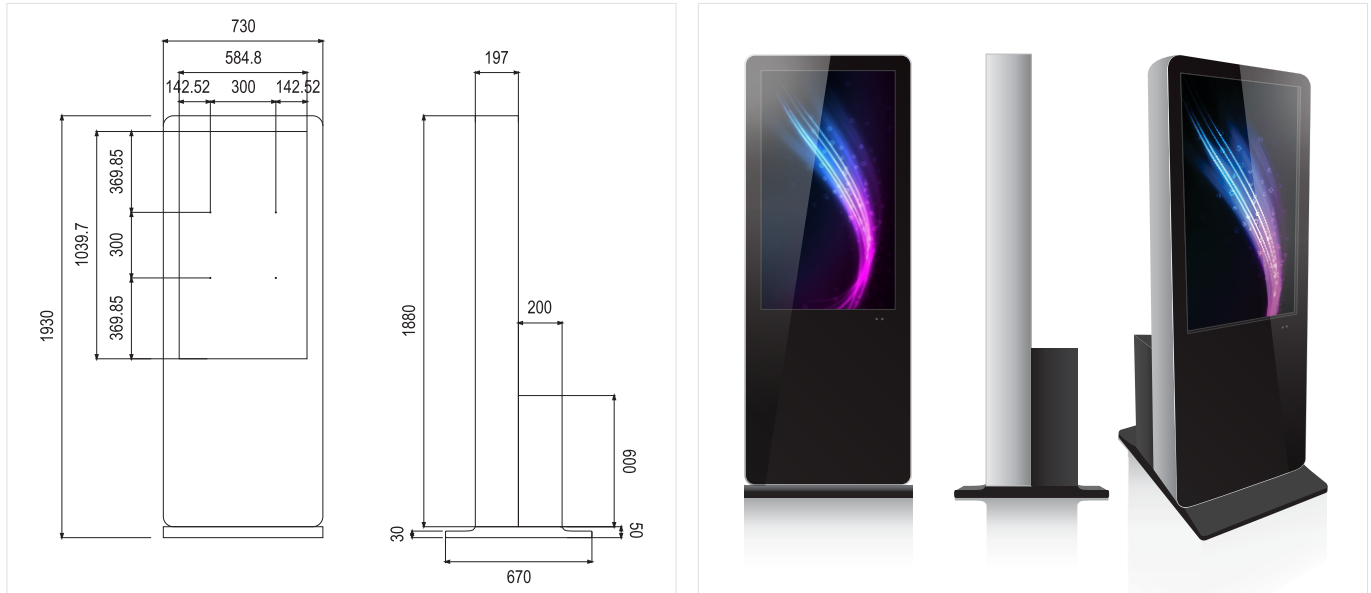

OUTDOOR 47" KIOSK FOR NEC PUBLIC DISPLAYS

TECHNICAL DRAWINGS FLOOR STAND 47 SINGLE

TECHNICAL SPECIFICATIONS

ORDER CODES	
Outdoor Single 47 Black Kiosk	X474HBKIOSKOUTS
CABINET	
Finish	Black, custom colours also available on request
Casing	Robust coated metal of thickness 1, 5-3mm - IP65 - air-conditioned
Glass	6mm toughened glass (MQO x10 units for anti glare glass)
ORIENTATION	Portrait
LOCK	Two drill-proof locks (with keys)
PACKAGE DIMENSIONS (W x H x D)	
Floor Stand Single	1930 x 730 x 670
WEIGHT OF TOTEM	
47" Outdoor Cabinet	140 kg
VESA Bar 400x400	0,95 kg
SHIPPING CONTENT	Kiosk cabinet, key for locking the cabinet
SUPPORTED NEC PUBLIC DISPLAYS	NEC X474HB LCD Display
CERTIFICATES / STANDARDS	CE, RoHs
WARRANTY	12 months conditional warranty

Corporate Headquarters (Japan)
NEC Corporation
www.nec.com

Australia
NEC Australia Pty Ltd
au.nec.com

North America (USA)
NEC Corporation of America
www.necam.com

Asia Pacific (AP)
NEC Asia Pacific
www.nec.com.sg

Europe (EMEA)
NEC Enterprise Solutions
www.nec-enterprise.com

X474HBKIOSKOUTS Drawings | 21.03.2016

NEC Australia Pty Ltd reserves the right to change product specifications, functions, or features, at any time, without notice. Please refer to your local NEC representatives for further details. Although all efforts have been made to ensure that the contents are correct, NEC shall not be liable for any direct, indirect, consequential or incidental damages resulting from the use of the equipment, manual or any related materials. The information contained herein is the property of NEC Australia Pty Ltd and shall not be reproduced without prior written approval from NEC Australia Pty Ltd.

Copyright © 2016 NEC Australia Pty Ltd. All rights reserved. NEC, NEC logo, and UNIVERGE are trademarks or registered trademarks of NEC Corporation that may be registered in Japan and other jurisdictions. All other trademarks are the property of their respective owners. All rights reserved. Printed in Australia. Note: This disclaimer also applies to all related documents previously published.