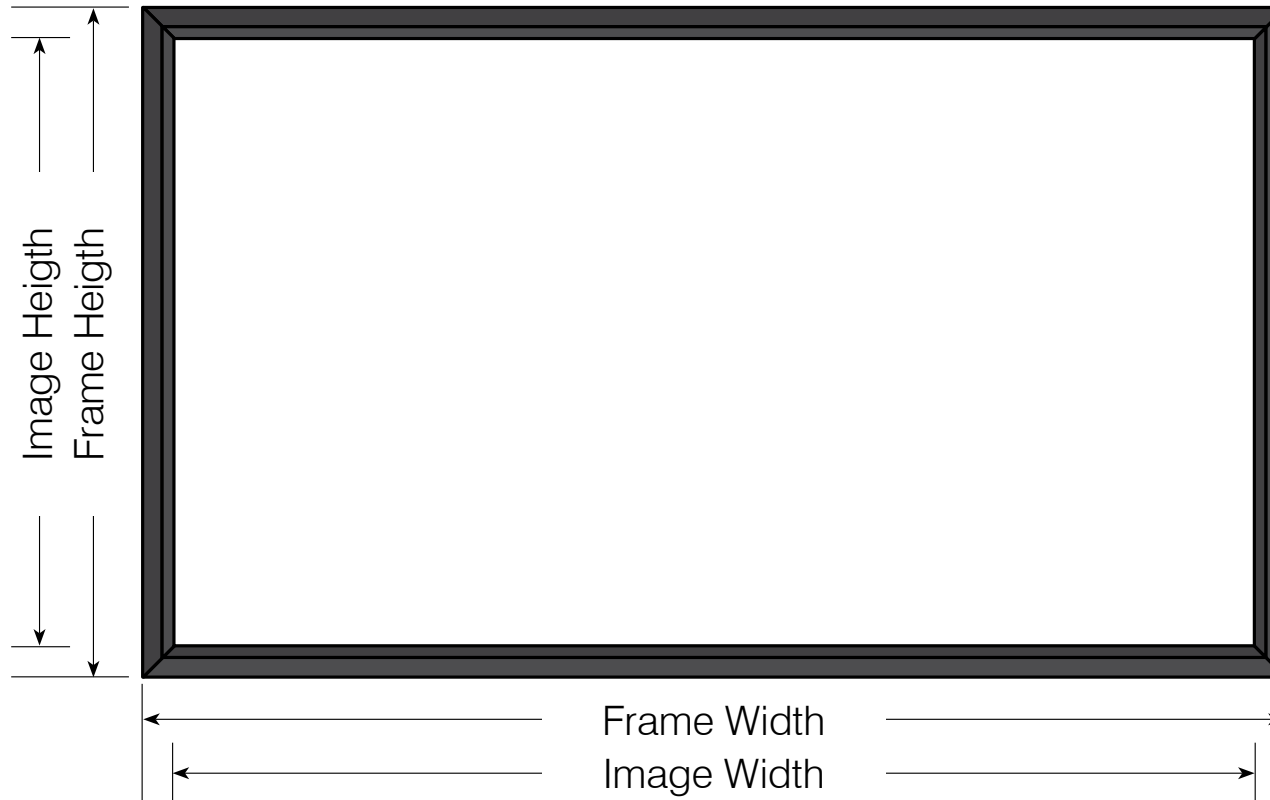

Specifications for Grandview Flocked Frame Screens

Product Code	Aspect Ratio	Diagonal (inches)	Image Size w x h (mm)	Frame Size w x h (mm)	Frame Finish	Shipping Size l x w x h (mm)	Net Weight (Kg)
GRFF095H	16:9	95"	2105 x 1185	2265 x 1345	Black Flocked Velour	2400 x 210 x 190	9
GRFF100H	16:9	100"	2215 x 1245	2375 x 1405	Black Flocked Velour	2500 x 270 x 175	10
GRFF105H	16:9	105"	2325 x 1305	2485 x 1465	Black Flocked Velour	2620 x 210 x 190	11
GRFF110H	16:9	110"	2435 x 1370	2595 x 1530	Black Flocked Velour	2725 x 270 x 175	12
GRFF115H	16:9	115"	2545 x 1430	2705 x 1590	Black Flocked Velour	2835 x 270 x 175	13